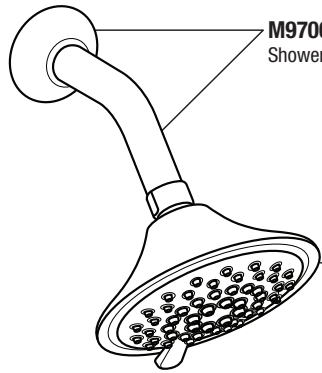

American Standard

Estate® Pressure Balancing Bath and Shower Trim Kit

MODEL NUMBER

TU722500
TU722501
TU722502
TU722507
TU722508

M970092-YYY0A
Shower Arm & Flange

1660738.YYY
Shower Head
(1.75 gpm)

1660739.YYY
Shower Head
(2.5 gpm)

Replace the "YYY" with appropriate finish code

POLISHED CHROME	002
POLISHED NICKEL	013
LEGACY BRONZE	278
BRUSHED NICKEL	295

078016-0020A
Escutcheon Screw

M970410-0070A
Cartridge

M907050-YYY0A
Cover

M970457-0070A
Adaptor Kit

M907858-YYY0A
Escutcheon

M907414-YYY0A
Decorative Ring

M970093-YYY0A
Handle Kit

8888101.YYY
Tub Spout

PURCHASE SEPARATELY

M954805-0070A
Deep rough-in kit

HOT LINE FOR HELP

For toll-free information and answers to your questions, call:
1 (800) 442-1902