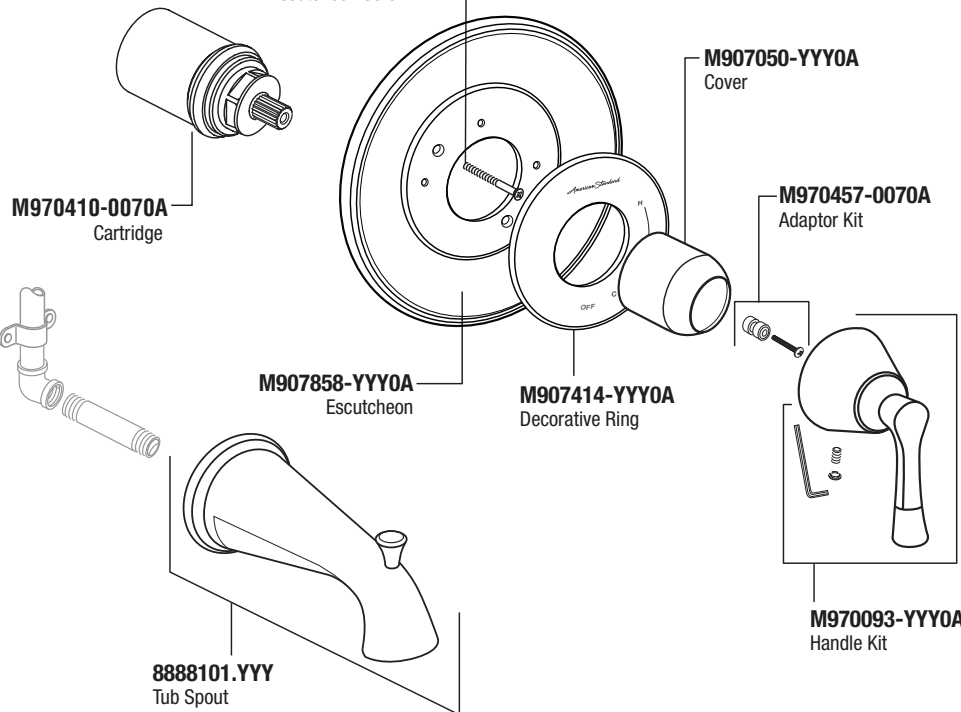

American Standard

Estate® Pressure Balancing Bath and Shower Trim Kit

MODEL NUMBER

TU722500
TU722501
TU722502
TU722507
TU722508

M970092-YYY0A
Shower Arm & Flange

1660738.YYY
Shower Head
(1.75 gpm)

1660739.YYY
Shower Head
(2.5 gpm)

Replace the "YYY" with appropriate finish code

POLISHED CHROME	002
POLISHED NICKEL	013
LEGACY BRONZE	278
BRUSHED NICKEL	295

078016-0020A
Escutcheon Screw

M970410-0070A
Cartridge

M907050-YYY0A
Cover

M970457-0070A
Adaptor Kit

M907858-YYY0A
Escutcheon

M907414-YYY0A
Decorative Ring

M970093-YYY0A
Handle Kit

8888101.YYY
Tub Spout

PURCHASE SEPARATELY

M954805-0070A
Deep rough-in kit

HOT LINE FOR HELP

For toll-free information and answers to your questions, call:
1 (800) 442-1902